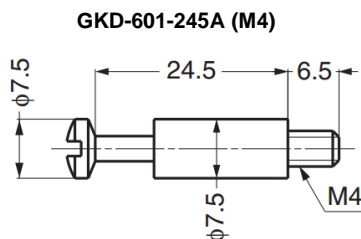

### Features

- Shafts
- Cover **GKD-752**

Part No.	Material	Finish
<b>GKD-703</b>	Zinc Alloy (ZDC)	Plain

### Features

- Designed for shelf clamp **GKD-703**

Part No.	Screw	Material	Finish
<b>GKD-601-245C</b>	M6	Steel	Yellow Zinc Chromate
<b>GKD-601-245A</b>	M4		