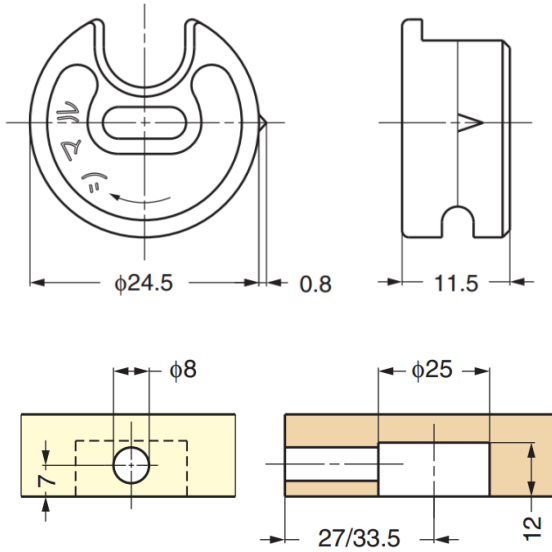

## GKD-703 Shelf Clamp

### Features

- Shafts
- Cover **GKD-752**

Part No.	Material	Finish
<b>GKD-703</b>	Zinc Alloy (ZDC)	Plain

## GKD-601 Shaft For Shelf Clamp

### Features

- Designed for shelf clamp **GKD-703**

Part No.	Screw	Material	Finish
<b>GKD-601-245C</b>	M6	Steel	Yellow Zinc Chromate
<b>GKD-601-245A</b>	M4		