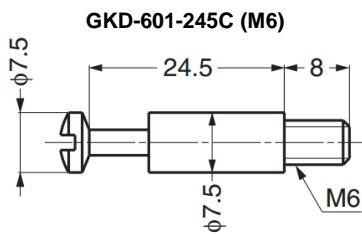

### Features

- Shafts
- Cover **GKD-752**

Part No.	Material	Finish
<b>GKD-703</b>	Zinc Alloy (ZDC)	Plain

### Features

- Designed for shelf clamp **GKD-703**

Part No.	Screw	Material	Finish
<b>GKD-601-245C</b>	M6	Steel	Yellow Zinc Chromate
<b>GKD-601-245A</b>	M4		