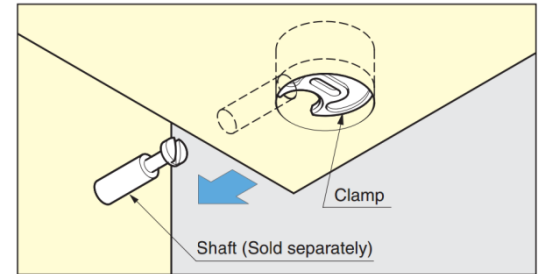

## GKD-703 Shelf Clamp

### Features

- Shafts
- Cover **GKD-752**

Part No.	Material	Finish
<b>GKD-703</b>	Zinc Alloy (ZDC)	Plain

### Features

- Designed for shelf clamp **GKD-703**

Part No.	Screw	Material	Finish
<b>GKD-601-245C</b>	M6	Steel	Yellow Zinc Chromate
<b>GKD-601-245A</b>	M4		